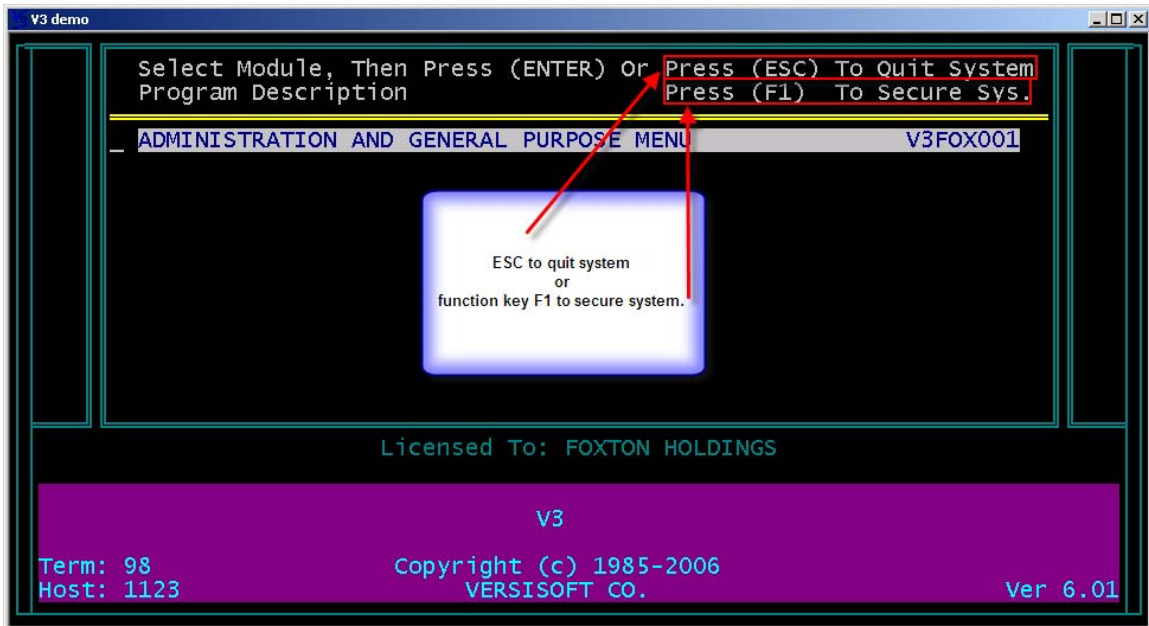

## INTRODUCTION

**Welcome to Versisoft's V3 software** the completely intergraded car accounting and operations software to aid you in running your dealership. The software has been written in a "user friendly" environment with well planned out menus to accommodate any level of computer user.

From your Desktop click on the  icon.

Press any key to continue.

The default password is “VSI”. Enter VSI and press enter.

Highlight the **ADMINISTRATION AND GENERAL PURPOSE MENU** and press enter.

This is the **MAIN MENU** of the software. This menu has been designed for ease of use and is an **ALL ACCESS** security level menu.

To properly exit the software highlight **QUIT** and press enter or press **ESC** to go back to previous menu.

Securing the system clears the screen without exiting the software.

The password screen will appear.

When leaving your desk for short periods this option keeps unauthorized staff out of critical areas of the software.