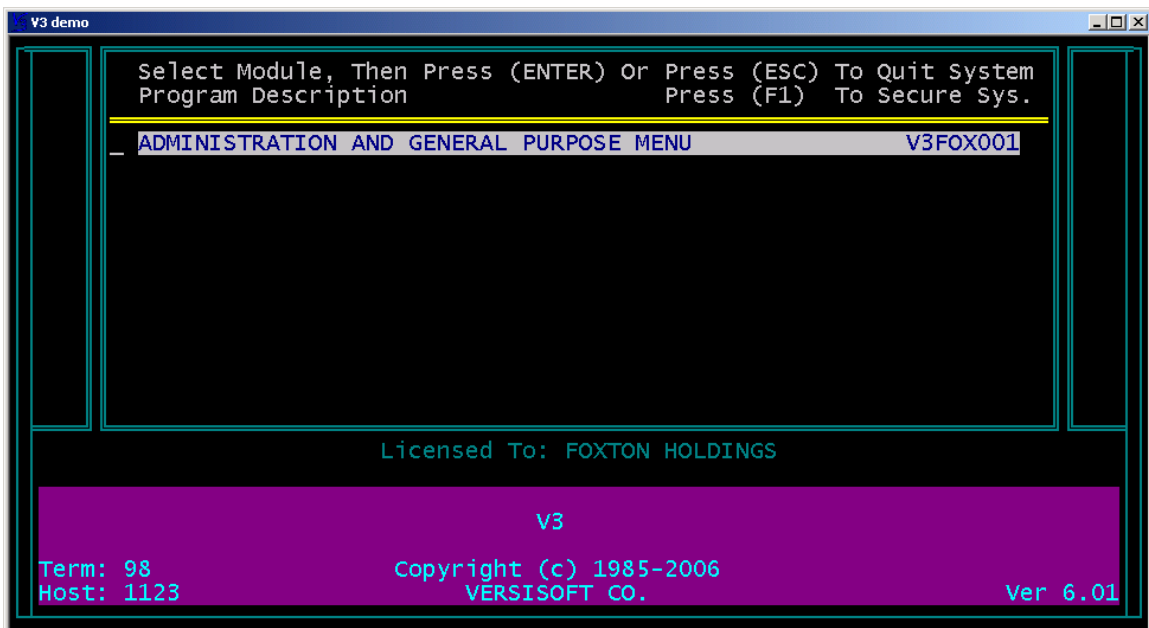

## INTRODUCTION

**Welcome to Versisoft's V3 software** the completely intergraded car accounting and operations software to aid you in running your dealership. The software has been written in a "user friendly" environment with well planned out menus to accommodate any level of computer user.

From your Desktop click on the  icon.

Press any key to continue.

The default password is “VSI”. Enter VSI and press enter.

Highlight the **ADMINISTRATION AND GENERAL PURPOSE MENU** and press enter.

This is the **MAIN MENU** of the software. This menu has been designed for ease of use and is an **ALL ACCESS** security level menu.

To properly exit the software highlight **QUIT** and press enter or press **ESC** to go back to previous menu.

Securing the system clears the screen without exiting the software.

The password screen will appear.