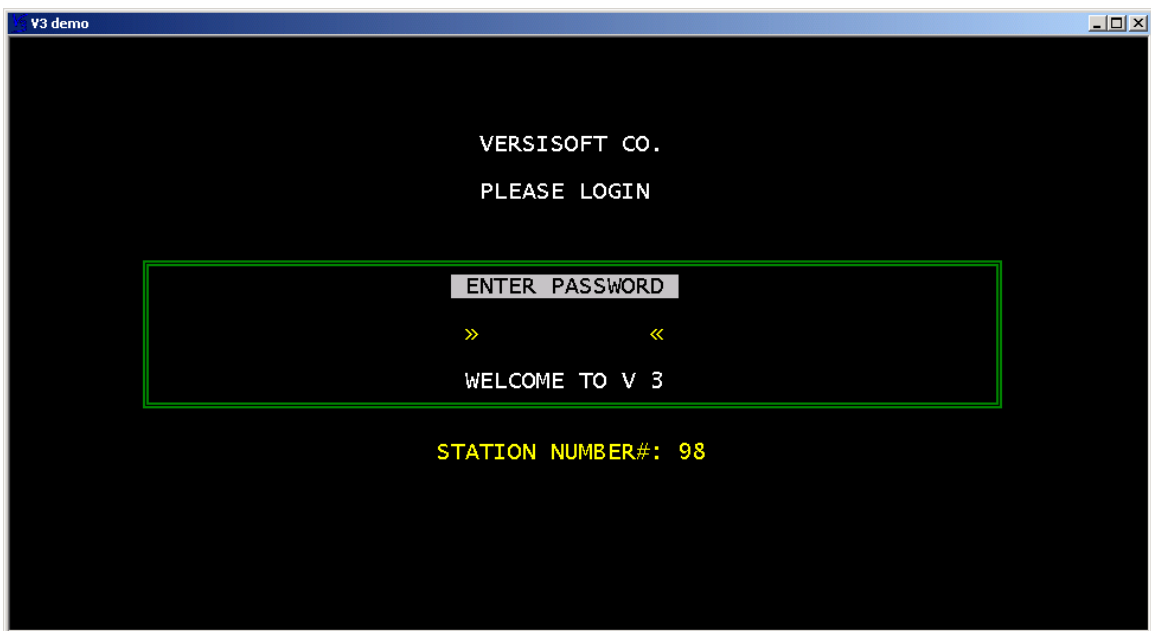

## INTRODUCTION

**Welcome to Versisoft's V3 software** the completely intergraded car accounting and operations software to aid you in running your dealership. The software has been written in a "user friendly" environment with well planned out menus to accommodate any level of computer user.

From your Desktop click on the  icon.

Press any key to continue.

The default password is “VSI”. Enter VSI and press enter.

Highlight the **ADMINISTRATION AND GENERAL PURPOSE MENU** and press enter.

This is the **MAIN MENU** of the software. This menu has been designed for ease of use and is an **ALL ACCESS** security level menu.

To properly exit the software highlight **QUIT** and press enter or press **ESC** to go back to previous menu.

Securing the system clears the screen without exiting the software.

The password screen will appear.