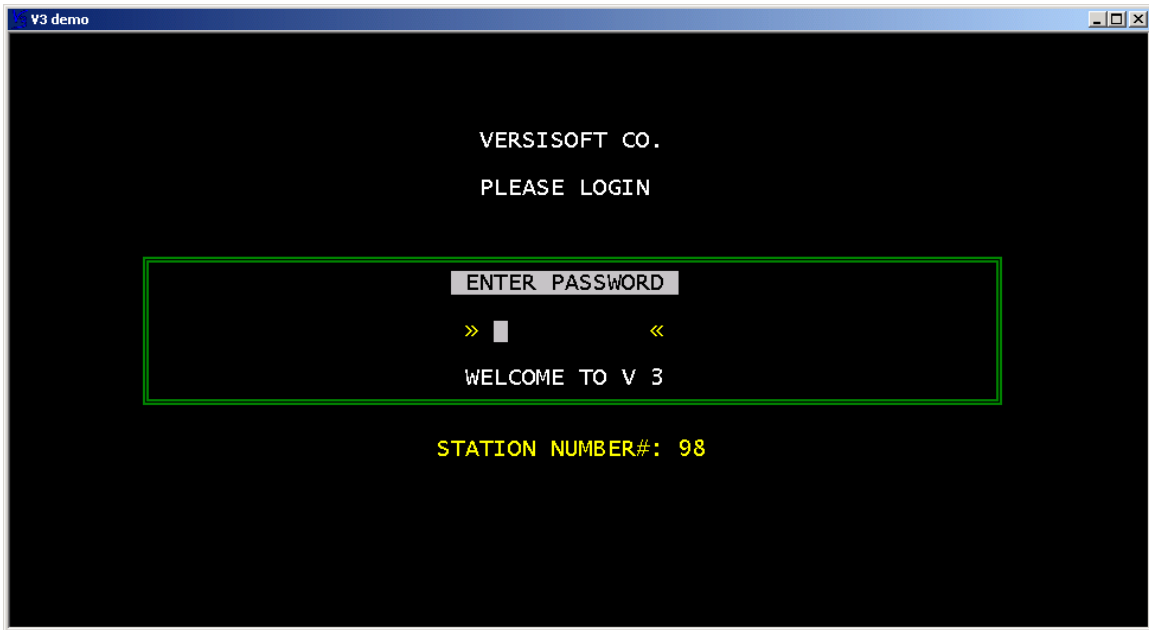

## INTRODUCTION

**Welcome to Versisoft's V3 software** the completely intergraded car accounting and operations software to aid you in running your dealership. The software has been written in a "user friendly" environment with well planned out menus to accommodate any level of computer user.

From your Desktop click on the  icon.

Press any key to continue.

The default password is “VSI”. Enter VSI and press enter.

Highlight the **ADMINISTRATION AND GENERAL PURPOSE MENU** and press enter.

This is the **MAIN MENU** of the software. This menu has been designed for ease of use and is an **ALL ACCESS** security level menu.

To properly exit the software highlight **QUIT** and press enter or press **ESC** to go back to previous menu.

Securing the system clears the screen without exiting the software.

The password screen will appear.