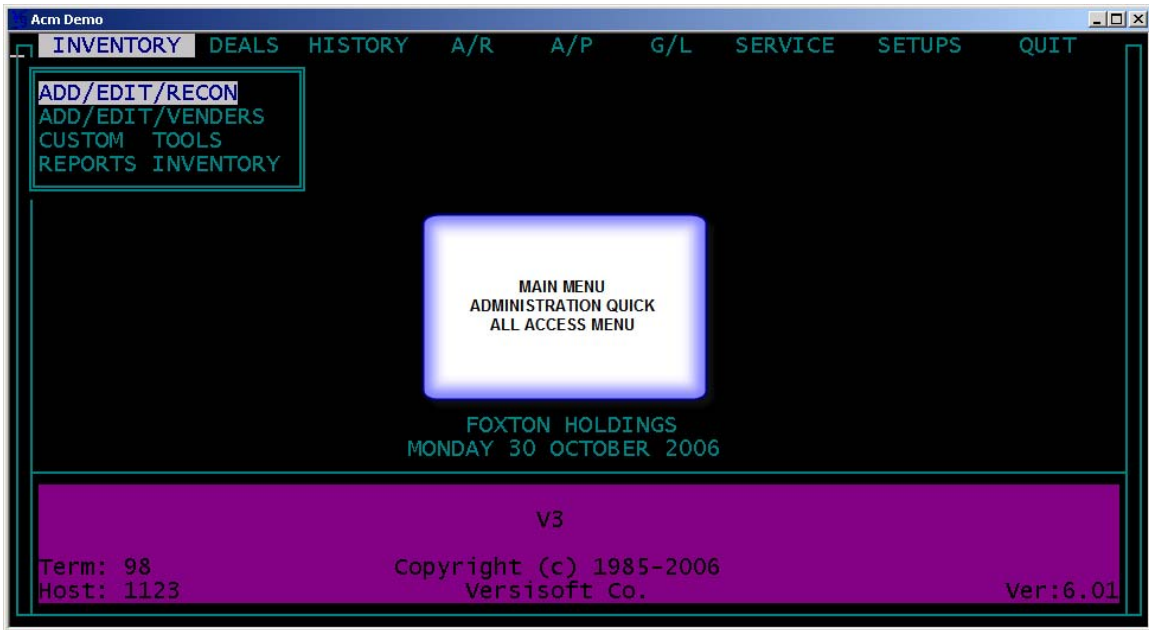

## INTRODUCTION

**Welcome to Versisoft's V3 software** the completely intergraded car accounting and operations software to aid you in running your dealership. The software has been written in a "user friendly" environment with well planned out menus to accommodate any level of computer user.

From your Desktop click on the  icon.

Press any key to continue.

The default password is “VSI”. Enter VSI and press enter.

Highlight the **ADMINISTRATION AND GENERAL PURPOSE MENU** and press enter.

This is the **MAIN MENU** of the software. This menu has been designed for ease of use and is an **ALL ACCESS** security level menu.

To properly exit the software highlight **QUIT** and press enter or press **ESC** to go back to previous menu.

Securing the system clears the screen without exiting the software.

The password screen will appear.